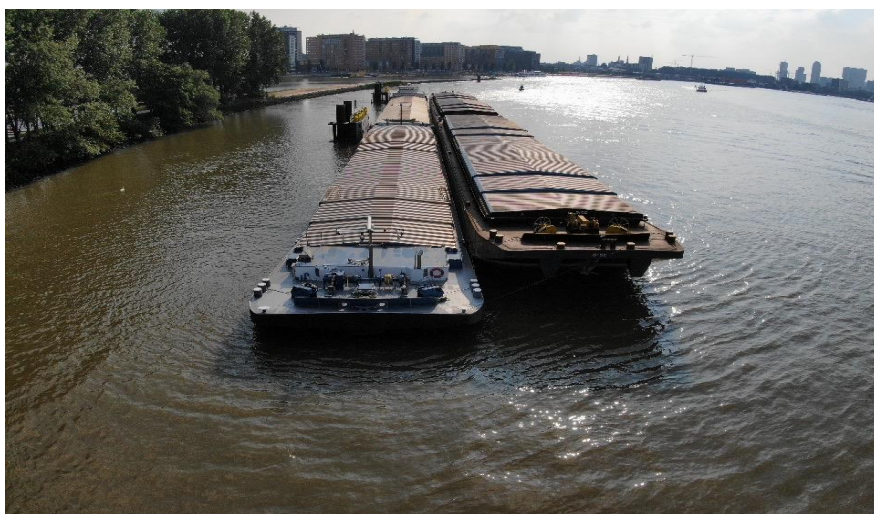

Name:	Push barge BISE
Built:	1980
Shipyard:	Plock Poland
Tonnage:	2701
Cargo m3 :	2800 m3
Dimensions:	76.50 x 11.40 x 3.97m
Cargo hold:	1
Hatches:	Aluminium/steel hatch covers
Denn hight:	1.40m
Floor:	Steel
Bow thruster:	None
Generators:	No info
Winches:	Biesbosch
Location:	RO
Extra info:	CVO valid till 2027/ survey needed for state information.
Asking Price:	€ 550.000,- ex vat/ as is where is

Delivery barge Bise and one more in Regensburg

Departure from Rotterdam Bise