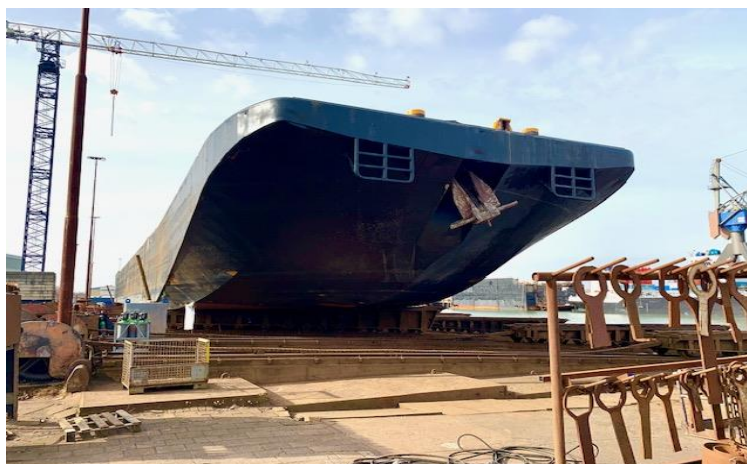

Name:	Push barge AMB 51
Built:	1979
Shipyard:	Strassbourg F
Tonnage:	2335
Cargo m3 :	2350 m3
Dimensions:	76.50 x 11.40 x 2.87m
Cargo hold:	1
Hatches:	Aluminium/steel hatch covers
Denn hight:	1.40m
Floor:	Steel
Bow thruster:	None
Generators:	No info
Winches:	Biesbosch
Location:	RO
Extra info:	CVO valid till 2026/ survey needed for state information.
Price:	€ 550.000,- ex vat/ as is where is