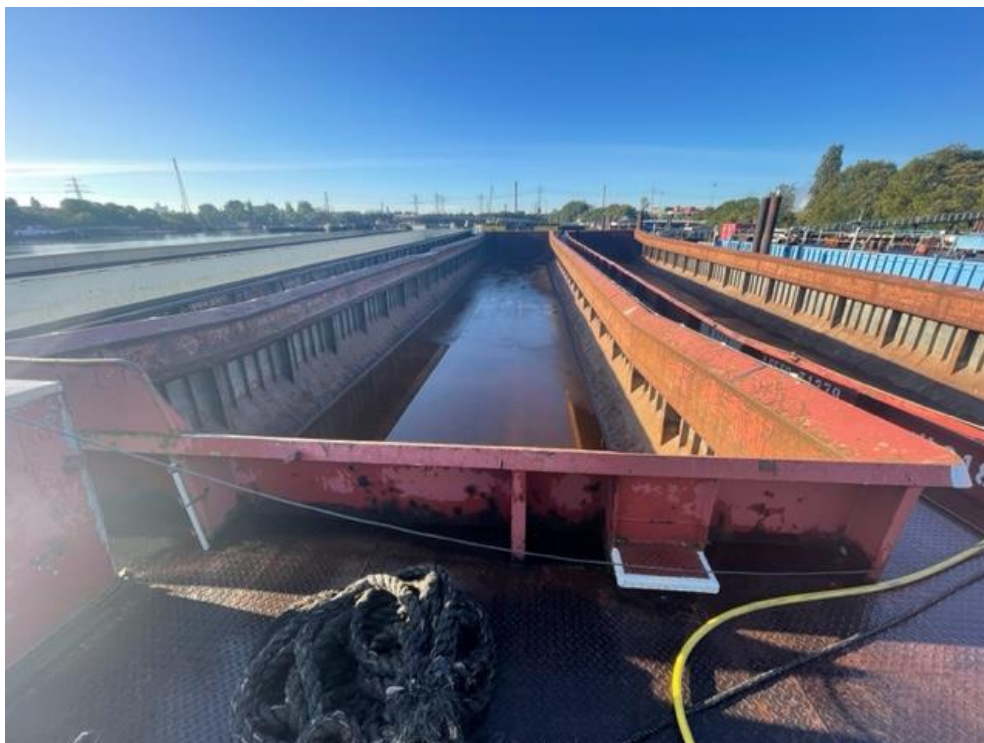

Name:	<b>2 x Berndleichter 21808 / 21809 / push barge inland</b>
Built:	1984
Tonnage:	1280
M3:	1500
Dimension:	55.50 x 9.50 x 3.03m
Cargo area:	1 / 48.10 x 7.40m
Denn hight:	1.00m/ top edge not flat
Hatch covers:	None
Floor:	Steel / new
Bow thruster:	None
Generators:	No info
Winches:	Oil bath including wire trommel
General:	Barges have harbour certificate.
Price each:	€ 177.500,- <i>estimated under approval of sellers/</i> CIF Hamburg