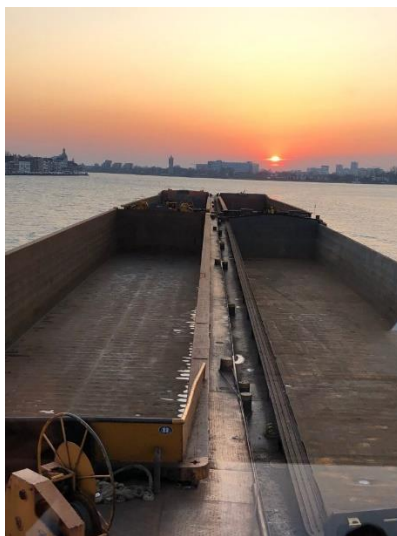

Name:	Push Barge Barge Trans 2
Built:	1978
Shipyard:	Plock/ Poland
Tonnage:	2335
Cargo m3:	3000 m3
Dimensions:	76.30 x 11.40 x 3.50m
Cargo hold:	1
Hatches:	None- open
Denn hight:	1.40m
Floor:	Steel from 2017
Bow thruster:	None
Generators:	
Winches:	None info
Location:	NL
Extra info:	Certificate will be made new from 2021.
Price:	€ 325.000,- ex vat/ as is where is /