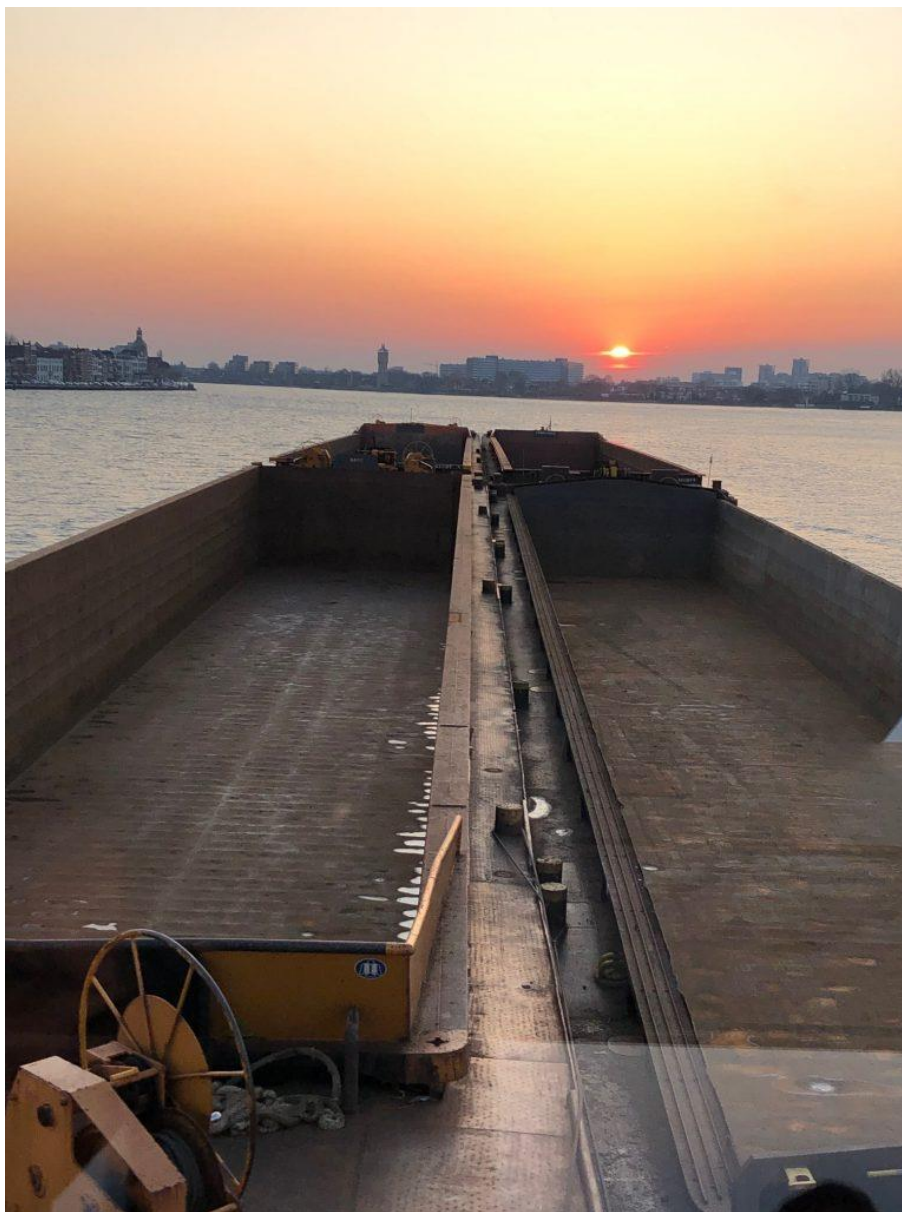

Name:	Push Barge Barge Trans 2
Built:	1978
Shipyard:	Plock/ Poland
Tonnage:	2335
Cargo m3:	3000 m3
Dimensions:	76.30 x 11.40 x 3.50m
Cargo hold:	1
Hatches:	None- open
Denn hight:	1.40m
Floor:	Steel from 2017
Bow thruster:	None
Generators:	
Winches:	None info
Location:	NL
Extra info:	Certificate will be made new from 2021.
Price:	€ 325.000,- ex vat/ as is where is /