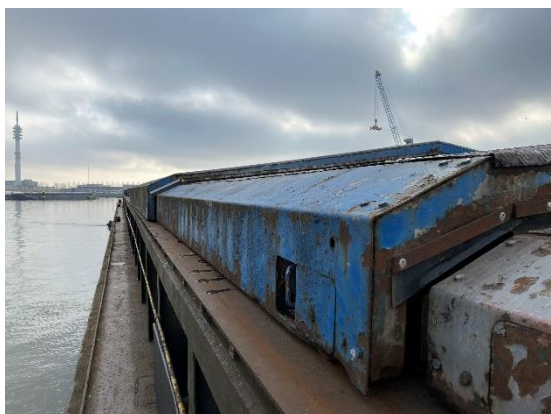

Name:	<b>Push barge Espera 11</b>
Built:	1980
Shipyard:	Biesbosch NL
Tonnage:	2700
Cargo m3 :	2800 m3/
Dimensions:	76.00 x 11.40 x 3.70m
Cargo hold:	1
Hatches:	Aluminium hatch covers
Denn hight:	1.40m
Floor:	Steel
Bow thruster:	Geen
Generators:	No info
Winches:	Biesbosch
Location:	NL
Extra info:	CVO valid till 2025 /technical is good state, need painting works.
Price:	€ 350.000,- ex vat/ as is where is