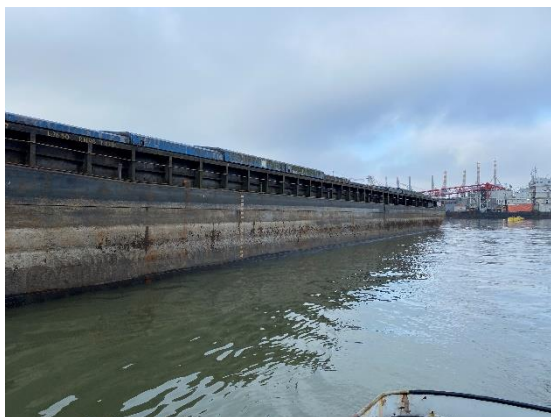

Name:	<b>Push barge Espera 11</b>
Built:	1980
Shipyard:	Biesbosch NL
Tonnage:	2700
Cargo m3 :	2800 m3/
Dimensions:	76.00 x 11.40 x 3.70m
Cargo hold:	1
Hatches:	Aluminium hatch covers
Denn hight:	1.40m
Floor:	Steel
Bow thruster:	Geen
Generators:	No info
Winches:	Biesbosch
Location:	NL
Extra info:	CVO valid till 2025 /technical is good state, need painting works.
Price:	€ 350.000,- ex vat/ as is where is